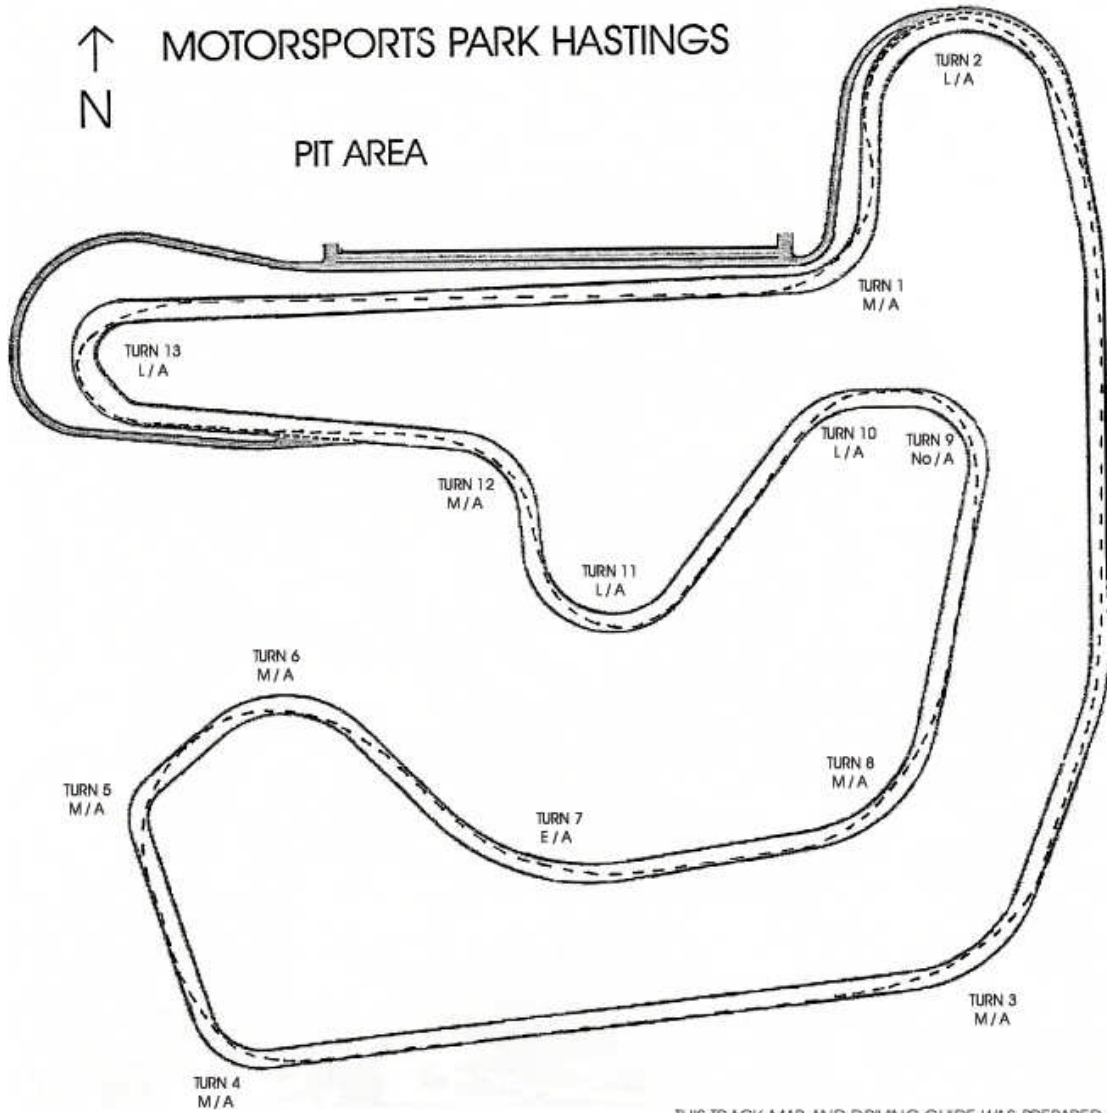

MOTORSPORTS PARK HASTINGS

PIT AREA

THIS TRACK MAP AND DRIVING GUIDE WAS PREPARED BY:
RANDY URLIK - MEMBER OF NASA ROCKY MTN. REGION